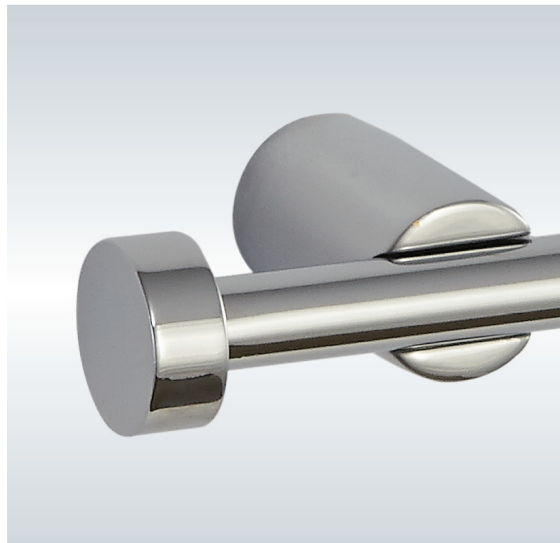

DOMINUS

LUXURY BATHROOM ACCESSORIES

SYMPHONY

▪ TIMELESS ELEGANCE ▪ BEAUTY ▪ EXCLUSIVE DESIGN

SYMPHONY

A TOILET PAPER HOLDER
SYM-TPH0
184 X 70 X 20mm

B SPARE TOILET PAPER
HOLDER
SYM-SPH0
20 X 115 X 37mm

C TOWEL RING
SYM-TR00
170 X 70 X 175mm

D SOAP RACK SMALL
SYM-SD15
188 X 94 X 20mm

E ROBE HOOK
SYM-RHS0
20 X 40 X 37mm

F DOUBLE ROBE HOOK
SYM-RHDO
76 X 45 X 20mm

G TOOTHBRUSH
TUMBLER HOLDER
SYM-TTH0
168 X 95 X 106mm

H GLASS SHELF
SYM-GS00
600 X 120 X 30mm

I HAND TOWEL RAIL
SYM-HTR0
290 X 75 X 20mm

J SHOWER SHELF
SYM-SS34
356 X 124 X 61mm

K TOILET BRUSH SET
SYM-TBS0
188 X 126 X 410mm

L SINGLE TOWEL RAIL
SYM-STR7
790 X 80 X 20mm

M DOUBLE TOWEL RAIL
SYM-DTR7
790 X 135 X 20mm

Manufactured from brass and chrome plated. All ranges are now available in different colour options.
Our products are supplied with strong corrosion-proof fixations which are simple to install.
Alternative fixations available for glass and dry wall.