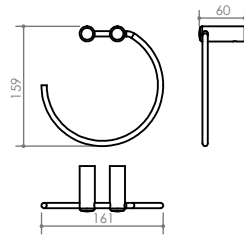

A

B

C

H

*This range epitomises timeless elegance created by smooth, rounded contours, perfect for the modern organic-inspired bathroom. Customisable in chrome, matte black and Antique brushed brass.*

**A** TOILET PAPER HOLDER  
175 x 75 x 30  
DMOME04

**G** SINGLE TOWEL RAIL  
770 x 89 x 20  
DMOM750S

**B** SPARE PAPER HOLDER  
20 x 122 x 35  
DMOME04A

**H** HAND TOWEL RAIL  
270 x 75 x 20  
DMOME27

**C** TOWEL RING  
161 x 60 x 160  
DMOME03

**I** TOILET BRUSH SET  
200 x 113 x 407  
DMOME31

**D** SOAP RACK Small  
170 x 98 x 20  
DMOME07A

**J** DOUBLE ROBE HOOK  
76 x 43 x 20  
DMOME08D

**E** SOAP RACK Large  
335 x 98 x 20  
DMOME07B

**K** ROBE HOOK  
20 x 42 x 39  
DMOME08

**F** DOUBLE TOWEL RAIL  
770 x 142 x 20  
DMOM750D

**L** TOOTHBRUSH TUMBLER HOLDER  
183 x 107 x 107  
DMOME33

D

I

E

J

K

I

L