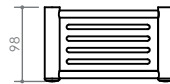

OMEGA

FIXATIONS

Hilti Plug made of The Highest Quality Polyamide 6 With lifetime guarantee to ensure a strong anchor.

Stainless Steel Self Tapper Screw.

Strong, reliable, rust-proof Aluminium Fixation.

Alternative Fixations are available for Glass & Wood.

A

B

C

H

This range epitomises timeless elegance created by smooth, rounded contours, perfect for the modern organic-inspired bathroom. Customisable in chrome, matte black and Antique brushed brass.

A TOILET PAPER HOLDER
175 x 75 x 30
DMOME04

G SINGLE TOWEL RAIL
770 x 89 x 20
DMOM750S

B SPARE PAPER HOLDER
20 x 122 x 35
DMOME04A

H HAND TOWEL RAIL
270 x 75 x 20
DMOME27

C TOWEL RING
161 x 60 x 160
DMOME03

I TOILET BRUSH SET
200 x 113 x 407
DMOME31

D SOAP RACK Small
170 x 98 x 20
DMOME07A

J DOUBLE ROBE HOOK
76 x 43 x 20
DMOME08D

E SOAP RACK Large
335 x 98 x 20
DMOME07B

K ROBE HOOK
20 x 42 x 39
DMOME08

F DOUBLE TOWEL RAIL
770 x 142 x 20
DMOM750D

L TOOTHBRUSH TUMBLER HOLDER
183 x 107 x 107
DMOME33

D

I

E

J

K

I

L