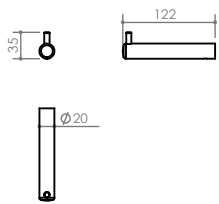

A

B

C

H

*This range epitomises timeless elegance created by smooth, rounded contours, perfect for the modern organic-inspired bathroom. Customisable in chrome, matte black and Antique brushed brass.*

**A** TOILET PAPER HOLDER  
175 x 75 x 30  
DMOME04

**G** SINGLE TOWEL RAIL  
770 x 89 x 20  
DMOM750S

**B** SPARE PAPER HOLDER  
20 x 122 x 35  
DMOME04A

**H** HAND TOWEL RAIL  
270 x 75 x 20  
DMOME27

**C** TOWEL RING  
161 x 60 x 160  
DMOME03

**I** TOILET BRUSH SET  
200 x 113 x 407  
DMOME31

**D** SOAP RACK Small  
170 x 98 x 20  
DMOME07A

**J** DOUBLE ROBE HOOK  
76 x 43 x 20  
DMOME08D

**E** SOAP RACK Large  
335 x 98 x 20  
DMOME07B

**K** ROBE HOOK  
20 x 42 x 39  
DMOME08

**F** DOUBLE TOWEL RAIL  
770 x 142 x 20  
DMOM750D

**L** TOOTHBRUSH TUMBLER HOLDER  
183 x 107 x 107  
DMOME33

D

I

E

J

K

I

L