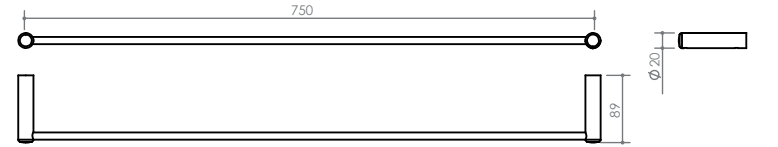

A

B

C

H

*This range epitomises timeless elegance created by smooth, rounded contours, perfect for the modern organic-inspired bathroom. Customisable in chrome, matte black and Antique brushed brass.*

**A** TOILET PAPER HOLDER  
175 x 75 x 30  
DMOME04

**D** SOAP RACK Small  
170 x 98 x 20  
DMOME07A

**J** DOUBLE ROBE HOOK  
76 x 43 x 20  
DMOME08D

**E** SOAP RACK Large  
335 x 98 x 20  
DMOME07B

**K** ROBE HOOK  
20 x 42 x 39  
DMOME08

**F** DOUBLE TOWEL RAIL  
770 x 142 x 20  
DMOM750D

**L** TOOTHBRUSH TUMBLER HOLDER  
183 x 107 x 107  
DMOME33

D

I

E

J

K

I

L