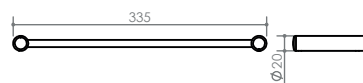

OMEGA

FIXATIONS

Hilti Plug made of The Highest Quality Polyamide 6 With lifetime guarantee to ensure a strong anchor.

Stainless Steel Self Tapper Screw.

Strong, reliable, rust-proof Aluminium Fixation.

Alternative Fixations are available for Glass & Wood.

A

B

C

H

This range epitomises timeless elegance created by smooth, rounded contours, perfect for the modern organic-inspired bathroom. Customisable in chrome, matte black and Antique brushed brass.

A TOILET PAPER HOLDER
175 x 75 x 30
DMOME04

G SINGLE TOWEL RAIL
770 x 89 x 20
DMOM750S

B SPARE PAPER HOLDER
20 x 122 x 35
DMOME04A

H HAND TOWEL RAIL
270 x 75 x 20
DMOME27

C TOWEL RING
161 x 60 x 160
DMOME03

I TOILET BRUSH SET
200 x 113 x 407
DMOME31

D SOAP RACK Small
170 x 98 x 20
DMOME07A

J DOUBLE ROBE HOOK
76 x 43 x 20
DMOME08D

E SOAP RACK Large
335 x 98 x 20
DMOME07B

K ROBE HOOK
20 x 42 x 39
DMOME08

F DOUBLE TOWEL RAIL
770 x 142 x 20
DMOM750D

L TOOTHBRUSH TUMBLER HOLDER
183 x 107 x 107
DMOME33

D

I

E

J

K

I

L