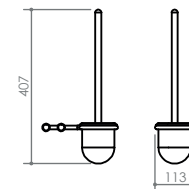

A

B

C

H

*This range epitomises timeless elegance created by smooth, rounded contours, perfect for the modern organic-inspired bathroom. Customisable in chrome, matte black and Antique brushed brass.*

**A** TOILET PAPER HOLDER  
175 x 75 x 30  
DMOME04

**G** SINGLE TOWEL RAIL  
770 x 89 x 20  
DMOM750S

**B** SPARE PAPER HOLDER  
20 x 122 x 35  
DMOME04A

**H** HAND TOWEL RAIL  
270 x 75 x 20  
DMOME27

**C** TOWEL RING  
161 x 60 x 160  
DMOME03

**I** TOILET BRUSH SET  
200 x 113 x 407  
DMOME31

**D** SOAP RACK Small  
170 x 98 x 20  
DMOME07A

**J** DOUBLE ROBE HOOK  
76 x 43 x 20  
DMOME08D

**E** SOAP RACK Large  
335 x 98 x 20  
DMOME07B

**K** ROBE HOOK  
20 x 42 x 39  
DMOME08

**F** DOUBLE TOWEL RAIL  
770 x 142 x 20  
DMOM750D

**L** TOOTHBRUSH TUMBLER HOLDER  
183 x 107 x 107  
DMOME33

D

I

E

J

K

I

L