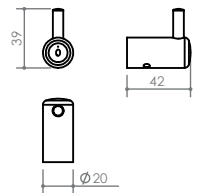

**G** SINGLE TOWEL RAIL  
770 x 89 x 20  
DMOM750S

**B** SPARE PAPER HOLDER  
20 x 122 x 35  
DMOME04A

**H** HAND TOWEL RAIL  
270 x 75 x 20  
DMOME27

**C** TOWEL RING  
161 x 60 x 160  
DMOME03

**I** TOILET BRUSH SET  
200 x 113 x 407  
DMOME31

**D** SOAP RACK Small  
170 x 98 x 20  
DMOME07A

**J** DOUBLE ROBE HOOK  
76 x 43 x 20  
DMOME08D

**E** SOAP RACK Large  
335 x 98 x 20  
DMOME07B

**K** ROBE HOOK  
20 x 42 x 39  
DMOME08

**F** DOUBLE TOWEL RAIL  
770 x 142 x 20  
DMOM750D

**L** TOOTHBRUSH TUMBLER HOLDER  
183 x 107 x 107  
DMOME33

D

I

E

J

K

I

L