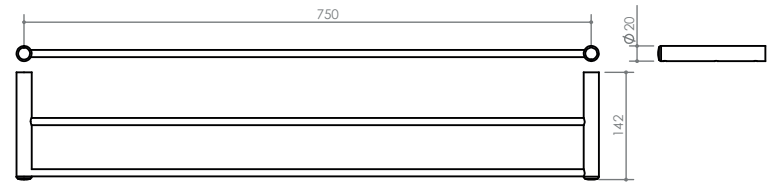

A

B

C

H

*This range epitomises timeless elegance created by smooth, rounded contours, perfect for the modern organic-inspired bathroom. Customisable in chrome, matte black and Antique brushed brass.*

**A** TOILET PAPER HOLDER  
175 x 75 x 30  
DMOME04

**G** SINGLE TOWEL RAIL  
770 x 89 x 20  
DMOM750S

**B** SPARE PAPER HOLDER  
20 x 122 x 35  
DMOME04A

**H** HAND TOWEL RAIL  
270 x 75 x 20  
DMOME27

**C** TOWEL RING  
161 x 60 x 160  
DMOME03

**I** TOILET BRUSH SET  
200 x 113 x 407  
DMOME31

**D** SOAP RACK Small  
170 x 98 x 20  
DMOME07A

**J** DOUBLE ROBE HOOK  
76 x 43 x 20  
DMOME08D

**E** SOAP RACK Large  
335 x 98 x 20  
DMOME07B

**K** ROBE HOOK  
20 x 42 x 39  
DMOME08

**F** DOUBLE TOWEL RAIL  
770 x 142 x 20  
DMOM750D

**L** TOOTHBRUSH TUMBLER HOLDER  
183 x 107 x 107  
DMOME33

D

I

E

J

K

I

L