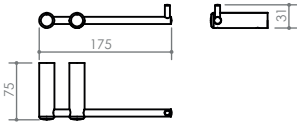

OMEGA

FIXATIONS

Hilti Plug made of The Highest Quality Polyamide 6 With lifetime guarantee to ensure a strong anchor.

Stainless Steel Self Tapper Screw.

Strong, reliable, rust-proof Aluminium Fixation.

Alternative Fixations are available for Glass & Wood.