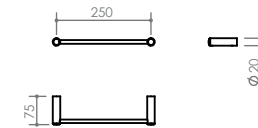

A

B

C

H

*This range epitomises timeless elegance created by smooth, rounded contours, perfect for the modern organic-inspired bathroom. Customisable in chrome, matte black and Antique brushed brass.*

**A** TOILET PAPER HOLDER  
175 x 75 x 30  
DMOME04

**G** SINGLE TOWEL RAIL  
770 x 89 x 20  
DMOM750S

**B** SPARE PAPER HOLDER  
20 x 122 x 35  
DMOME04A

**H** HAND TOWEL RAIL  
270 x 75 x 20  
DMOME27

**C** TOWEL RING  
161 x 60 x 160  
DMOME03

**I** TOILET BRUSH SET  
200 x 113 x 407  
DMOME31

**D** SOAP RACK Small  
170 x 98 x 20  
DMOME07A

**J** DOUBLE ROBE HOOK  
76 x 43 x 20  
DMOME08D

**E** SOAP RACK Large  
335 x 98 x 20  
DMOME07B

**K** ROBE HOOK  
20 x 42 x 39  
DMOME08

**F** DOUBLE TOWEL RAIL  
770 x 142 x 20  
DMOM750D

**L** TOOTHBRUSH TUMBLER HOLDER  
183 x 107 x 107  
DMOME33

D

I

E

J

K

I

L