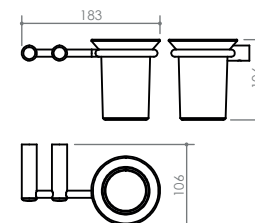

A

B

C

H

*This range epitomises timeless elegance created by smooth, rounded contours, perfect for the modern organic-inspired bathroom. Customisable in chrome, matte black and Antique brushed brass.*

**A** TOILET PAPER HOLDER  
175 x 75 x 30  
DMOME04

**G** SINGLE TOWEL RAIL  
770 x 89 x 20  
DMOM750S

**B** SPARE PAPER HOLDER  
20 x 122 x 35  
DMOME04A

**H** HAND TOWEL RAIL  
270 x 75 x 20  
DMOME27

**C** TOWEL RING  
161 x 60 x 160  
DMOME03

**I** TOILET BRUSH SET  
200 x 113 x 407  
DMOME31

**D** SOAP RACK Small  
170 x 98 x 20  
DMOME07A

**J** DOUBLE ROBE HOOK  
76 x 43 x 20  
DMOME08D

**E** SOAP RACK Large  
335 x 98 x 20  
DMOME07B

**K** ROBE HOOK  
20 x 42 x 39  
DMOME08

**F** DOUBLE TOWEL RAIL  
770 x 142 x 20  
DMOM750D

**L** TOOTHBRUSH TUMBLER HOLDER  
183 x 107 x 107  
DMOME33

D

I

E

J

K

I

L