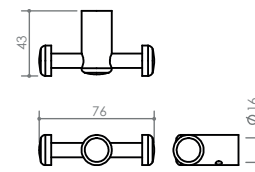

**G** SINGLE TOWEL RAIL  
770 x 89 x 20  
DMOM750S

**B** SPARE PAPER HOLDER  
20 x 122 x 35  
DMOME04A

**H** HAND TOWEL RAIL  
270 x 75 x 20  
DMOME27

**C** TOWEL RING  
161 x 60 x 160  
DMOME03

**I** TOILET BRUSH SET  
200 x 113 x 407  
DMOME31

**D** SOAP RACK Small  
170 x 98 x 20  
DMOME07A

**J** DOUBLE ROBE HOOK  
76 x 43 x 20  
DMOME08D

**E** SOAP RACK Large  
335 x 98 x 20  
DMOME07B

**K** ROBE HOOK  
20 x 42 x 39  
DMOME08

**F** DOUBLE TOWEL RAIL  
770 x 142 x 20  
DMOM750D

**L** TOOTHBRUSH TUMBLER HOLDER  
183 x 107 x 107  
DMOME33

D

I

E

J

K

I

L