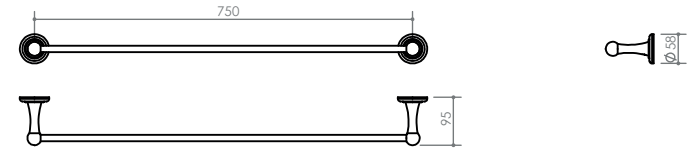

Alternative Fixations are available for Glass & Wood.

A

B

C

D

E

F

G

H

I

J

This range offers classically designed luxury, gracefully combining the romance of a bygone era and the timeless quality of the most modern manufacturing processes. Colour options include chrome, chrome and pristine white combination, brushed brass and copper