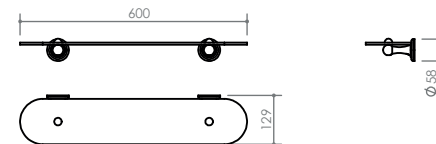

A TOILET PAPER HOLDER
170 x 73 x 58
DMHE704

B DOUBLE ROBE HOOK
90 x 73 x 58
DMHE708D

C ROBE HOOK
58 x 97 x 83
DMHE708

D SPARE PAPER HOLDER
58 x 134 x 58
DMHE704A

E TOWEL RING
192 x 73 x 167
DMHE703

F ALTERNATE TOILET PAPER HOLDER
184 x 92 x 92
DMHE704B

G DOUBLE TOWEL RAIL
808 x 155 x 89
DMHE750D

H SINGLE TOWEL RAIL
808 x 95 x 58
DMHE750S

I SOAP RACK Large
398 x 110 x 58
DMHE707B

J SOAP RACK Small
208 x 110 x 58
DMHE707A

K GLASS SHELF
600 x 129 x 58
DMHE706B

L TOILET BRUSH SET
176 x 109 x 402
DMHE726

M TOOTHBRUSH TUMBLER HOLDER
154 x 105 x 111
DMHE706B

K

L

M