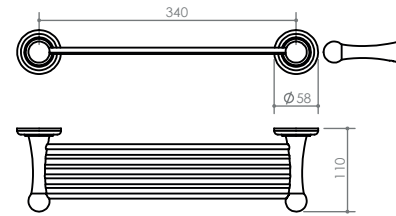

HERITAGE

FIXATIONS

Hilti Plugs made of The Highest Quality Polyamide 6 With lifetime guarantee to ensure a strong anchor.

Stainless Steel Self Tapper Screws.

Non corrosive Nickel-plated fixation welded to backplate for maximum strength and stability.

Alternative Fixations are available for Glass & Wood.

A

B

C

D

E

F

G

H

I

J

This range offers classically designed luxury, gracefully combining the romance of a bygone era and the timeless quality of the most modern manufacturing processes. Colour options include chrome, chrome and pristine white combination, brushed brass and copper

A TOILET PAPER HOLDER
170 x 73 x 58
DMHE704

B DOUBLE ROBE HOOK
90 x 73 x 58
DMHE708D

C ROBE HOOK
58 x 97 x 83
DMHE708

D SPARE PAPER HOLDER
58 x 134 x 58
DMHE704A

E TOWEL RING
192 x 73 x 167
DMHE703

F ALTERNATE TOILET PAPER HOLDER
184 x 92 x 92
DMHE704B

G DOUBLE TOWEL RAIL
808 x 155 x 89
DMHE750D

H SINGLE TOWEL RAIL
808 x 95 x 58
DMHE750S

I SOAP RACK Large
398 x 110 x 58
DMHE707B

J SOAP RACK Small
208 x 110 x 58
DMHE707A

K GLASS SHELF
600 x 129 x 58
DMHE706B

L TOILET BRUSH SET
176 x 109 x 402
DMHE726

M TOOTHBRUSH TUMBLER HOLDER
154 x 105 x 111
DMHE706B

K

L

M