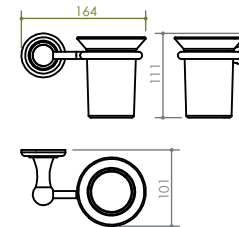

A TOILET PAPER HOLDER
170 x 73 x 58
DMHE704

B DOUBLE ROBE HOOK
90 x 73 x 58
DMHE708D

C ROBE HOOK
58 x 97 x 83
DMHE708

D SPARE PAPER HOLDER
58 x 134 x 58
DMHE704A

E TOWEL RING
192 x 73 x 167
DMHE703

F ALTERNATE TOILET PAPER HOLDER
184 x 92 x 92
DMHE704B

G DOUBLE TOWEL RAIL
808 x 155 x 89
DMHE750D

H SINGLE TOWEL RAIL
808 x 95 x 58
DMHE750S

I SOAP RACK Large
398 x 110 x 58
DMHE707B

J SOAP RACK Small
208 x 110 x 58
DMHE707A

K GLASS SHELF
600 x 129 x 58
DMHE706B

L TOILET BRUSH SET
176 x 109 x 402
DMHE726

M TOOTHBRUSH TUMBLER HOLDER
154 x 105 x 111
DMHE706B

K

L

M