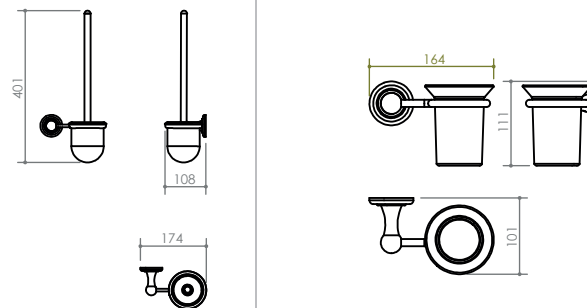

A TOILET PAPER HOLDER
170 x 73 x 58
DMHE704

B DOUBLE ROBE HOOK
90 x 73 x 58
DMHE708D

C ROBE HOOK
58 x 97 x 83
DMHE708

D SPARE PAPER HOLDER
58 x 134 x 58
DMHE704A

E TOWEL RING
192 x 73 x 167
DMHE703

F ALTERNATE TOILET PAPER HOLDER
184 x 92 x 92
DMHE704B

G DOUBLE TOWEL RAIL
808 x 155 x 89
DMHE750D

H SINGLE TOWEL RAIL
808 x 95 x 58
DMHE750S

I SOAP RACK Large
398 x 110 x 58
DMHE707B

J SOAP RACK Small
208 x 110 x 58
DMHE707A

K GLASS SHELF
600 x 129 x 58
DMHE706B

L TOILET BRUSH SET
176 x 109 x 402
DMHE726

M TOOTHBRUSH TUMBLER HOLDER
154 x 105 x 111
DMHE706B

K

L

M