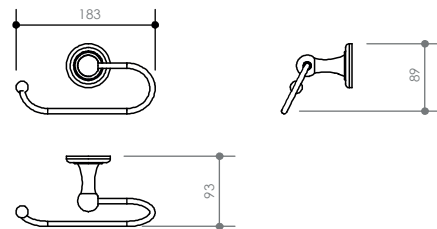

Alternative Fixations are available for Glass & Wood.

A

B

C

D

E

F

G

A TOILET PAPER HOLDER
170 x 73 x 58
DMHE704

B DOUBLE ROBE HOOK
90 x 73 x 58
DMHE708D

C ROBE HOOK
58 x 97 x 83
DMHE708

D SPARE PAPER HOLDER
58 x 134 x 58
DMHE704A

E TOWEL RING
192 x 73 x 167
DMHE703

F ALTERNATE TOILET PAPER HOLDER
184 x 92 x 92
DMHE704B

G DOUBLE TOWEL RAIL
808 x 155 x 89
DMHE750D

H SINGLE TOWEL RAIL
808 x 95 x 58
DMHE750S

I SOAP RACK Large
398 x 110 x 58
DMHE707B

J SOAP RACK Small
208 x 110 x 58
DMHE707A

K GLASS SHELF
600 x 129 x 58
DMHE706B

L TOILET BRUSH SET
176 x 109 x 402
DMHE726

M TOOTHBRUSH TUMBLER HOLDER
154 x 105 x 111
DMHE706B

K

L

M