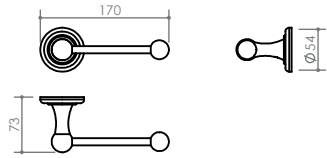

HERITAGE

FIXATIONS

Hilti Plugs made of The Highest Quality Polyamide 6 With lifetime guarantee to ensure a strong anchor.

Stainless Steel Self Tapper Screws.

Non corrosive Nickel-plated fixation welded to backplate for maximum strength and stability.

Alternative Fixations are available for Glass & Wood.

A