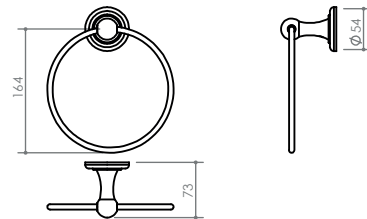

Alternative Fixations are available for Glass & Wood.

A

B

C

D

E

F

G

A TOILET PAPER HOLDER
170 x 73 x 58
DMHE704

B DOUBLE ROBE HOOK
90 x 73 x 58
DMHE708D

C ROBE HOOK
58 x 97 x 83
DMHE708

D SPARE PAPER HOLDER
58 x 134 x 58
DMHE704A

E TOWEL RING
192 x 73 x 167
DMHE703

F ALTERNATE TOILET PAPER HOLDER
184 x 92 x 92
DMHE704B

G DOUBLE TOWEL RAIL
808 x 155 x 89
DMHE750D

H SINGLE TOWEL RAIL
808 x 95 x 58
DMHE750S

I SOAP RACK Large
398 x 110 x 58
DMHE707B

J SOAP RACK Small
208 x 110 x 58
DMHE707A

K GLASS SHELF
600 x 129 x 58
DMHE706B

L TOILET BRUSH SET
176 x 109 x 402
DMHE726

M TOOTHBRUSH TUMBLER HOLDER
154 x 105 x 111
DMHE706B

K

L

M