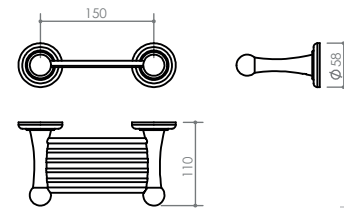

I

J

This range offers classically designed luxury, gracefully combining the romance of a bygone era and the timeless quality of the most modern manufacturing processes. Colour options include chrome, chrome and pristine white combination, brushed brass and copper

A TOILET PAPER HOLDER
170 x 73 x 58
DMHE704

B DOUBLE ROBE HOOK
90 x 73 x 58
DMHE708D

C ROBE HOOK
58 x 97 x 83
DMHE708

D SPARE PAPER HOLDER
58 x 134 x 58
DMHE704A

E TOWEL RING
192 x 73 x 167
DMHE703

F ALTERNATE TOILET PAPER HOLDER
184 x 92 x 92
DMHE704B

G DOUBLE TOWEL RAIL
808 x 155 x 89
DMHE750D

H SINGLE TOWEL RAIL
808 x 95 x 58
DMHE750S

I SOAP RACK Large
398 x 110 x 58
DMHE707B

J SOAP RACK Small
208 x 110 x 58
DMHE707A

K GLASS SHELF
600 x 129 x 58
DMHE706B

L TOILET BRUSH SET
176 x 109 x 402
DMHE726

M TOOTHBRUSH TUMBLER HOLDER
154 x 105 x 111
DMHE706B