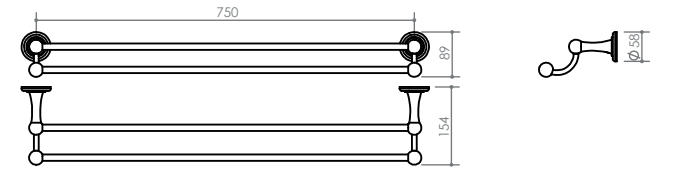

Alternative Fixations are available for Glass & Wood.

A

B

C

D

E

F

G

H

I

J

This range offers classically designed luxury, gracefully combining the romance of a bygone era and the timeless quality of the most modern manufacturing processes. Colour options include chrome, chrome and pristine white combination, brushed brass and copper