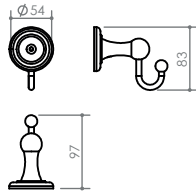

HERITAGE

FIXATIONS

Hilti Plugs made of The Highest Quality Polyamide 6 With lifetime guarantee to ensure a strong anchor.

Stainless Steel Self Tapper Screws.

Non corrosive Nickel-plated fixation welded to backplate for maximum strength and stability.

Alternative Fixations are available for Glass & Wood.

A

B

C

D

E

F

G

H

I

J

This range offers classically designed luxury, gracefully combining the romance of a bygone era and the timeless quality of the most modern manufacturing processes. Colour options include chrome, chrome and pristine white combination, brushed brass and copper

A TOILET PAPER HOLDER
170 x 73 x 58
DMHE704

B DOUBLE ROBE HOOK
90 x 73 x 58
DMHE708D

C ROBE HOOK
58 x 97 x 83
DMHE708

D SPARE PAPER HOLDER
58 x 134 x 58
DMHE704A

E TOWEL RING
192 x 73 x 167
DMHE703

F ALTERNATE TOILET PAPER HOLDER
184 x 92 x 92
DMHE704B

G DOUBLE TOWEL RAIL
808 x 155 x 89
DMHE750D

H SINGLE TOWEL RAIL
808 x 95 x 58
DMHE750S

I SOAP RACK Large
398 x 110 x 58
DMHE707B

J SOAP RACK Small
208 x 110 x 58
DMHE707A

K GLASS SHELF
600 x 129 x 58
DMHE706B

L TOILET BRUSH SET
176 x 109 x 402
DMHE726

M TOOTHBRUSH TUMBLER HOLDER
154 x 105 x 111
DMHE706B

K

L

M