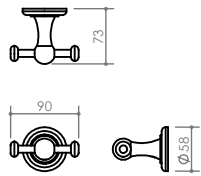

HERITAGE

FIXATIONS

Hilti Plugs made of The Highest Quality Polyamide 6 With lifetime guarantee to ensure a strong anchor.

Stainless Steel Self Tapper Screws.

Non corrosive Nickel-plated fixation welded to backplate for maximum strength and stability.

Alternative Fixations are available for Glass & Wood.

A

B

C

D

E

F

G

H

I

J

This range offers classically designed luxury, gracefully combining the romance of a bygone era and the timeless quality of the most modern manufacturing processes. Colour options include chrome, chrome and pristine white combination, brushed brass and copper

A TOILET PAPER HOLDER
170 x 73 x 58
DMHE704

B DOUBLE ROBE HOOK
90 x 73 x 58
DMHE708D

C ROBE HOOK
58 x 97 x 83
DMHE708

D SPARE PAPER HOLDER
58 x 134 x 58
DMHE704A

E TOWEL RING
192 x 73 x 167
DMHE703

F ALTERNATE TOILET PAPER HOLDER
184 x 92 x 92
DMHE704B

G DOUBLE TOWEL RAIL
808 x 155 x 89
DMHE750D

H SINGLE TOWEL RAIL
808 x 95 x 58
DMHE750S

I SOAP RACK Large
398 x 110 x 58
DMHE707B

J SOAP RACK Small
208 x 110 x 58
DMHE707A

K GLASS SHELF
600 x 129 x 58
DMHE706B

L TOILET BRUSH SET
176 x 109 x 402
DMHE726

M TOOTHBRUSH TUMBLER HOLDER
154 x 105 x 111
DMHE706B

K

L

M