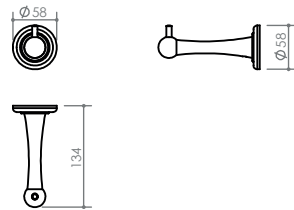

Alternative Fixations are available for Glass & Wood.

A

B

C

D

E

F

G

A TOILET PAPER HOLDER
170 x 73 x 58
DMHE704

B DOUBLE ROBE HOOK
90 x 73 x 58
DMHE708D

C ROBE HOOK
58 x 97 x 83
DMHE708

D SPARE PAPER HOLDER
58 x 134 x 58
DMHE704A

E TOWEL RING
192 x 73 x 167
DMHE703

F ALTERNATE TOILET PAPER HOLDER
184 x 92 x 92
DMHE704B

L TOILET BRUSH SET
176 x 109 x 402
DMHE726

M TOOTHBRUSH TUMBLER HOLDER
154 x 105 x 111
DMHE706B

K

L

M