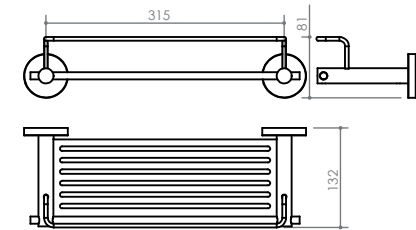

**B** ROBE HOOK  
58x52x58  
DMFIN08

**C** DOUBLE ROBE HOOK  
76x48x58  
DMFIN08D

**D** TOWEL RING  
167x90x188  
DMFIN03

**E** SOAP RACK Small  
208x106x58  
DMFIN07A

**F** DOUBLE TOWEL RAIL  
808x145x58  
DMFIN750D

**G** SINGLE TOWEL RAIL  
808x89x58  
DMFIN750S

**H** HAND TOWEL RAIL  
308x89x58  
DMFIN04C

**I** SPARE PAPER HOLDER  
58x127x58  
DMFIN04A

**J** TOILET BRUSH SET  
164x127x408  
DMFIN32

**K** SHOWER SHELF  
373x130x81  
DMFIN31

**L** TOOTHBRUSH  
TUMBLER HOLDER  
147x120x106  
DMFIN33

J

K

L