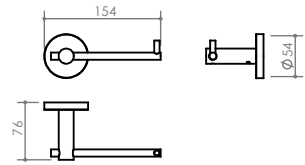

FINESSE

FIXATIONS

Hilti Plugs made of The Highest Quality Polyamide 6 With lifetime guarantee to ensure a strong anchor.

Stainless Steel Self Tapper Screws.

Non corrosive Nickel-plated fixation welded to backplate for maximum strength and stability.

Alternative Fixations are available for Glass & Wood.