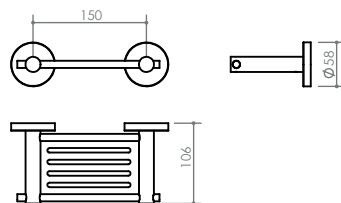

FINESSE

FIXATIONS

Hilti Plugs made of The Highest Quality Polyamide 6 With lifetime guarantee to ensure a strong anchor.

Stainless Steel Self Tapper Screws.

Non corrosive Nickel-plated fixation welded to backplate for maximum strength and stability.

Alternative Fixations are available for Glass & Wood.

A

B

C

D

E

F

G

H

I

Delicately fine and stylish, this range offers timeless elegance for the sophisticated bathroom in the finest home. Available in chrome and up-market chrome and pristine white combination.

A TOILET PAPER HOLDER
155x76x58
DMFIN04

B ROBE HOOK
58x52x58
DMFIN08

C DOUBLE ROBE HOOK
76x48x58
DMFIN08D

D TOWEL RING
167x90x188
DMFIN03

E SOAP RACK Small
208x106x58
DMFIN07A

F DOUBLE TOWEL RAIL
808x145x58
DMFIN750D

G SINGLE TOWEL RAIL
808x89x58
DMFIN750S

H HAND TOWEL RAIL
308x89x58
DMFIN04C

I SPARE PAPER HOLDER
58x127x58
DMFIN04A

J TOILET BRUSH SET
164x127x408
DMFIN32

K SHOWER SHELF
373x130x81
DMFIN31

L TOOTHBRUSH
TUMBLER HOLDER
147x120x106
DMFIN33

J

K

L