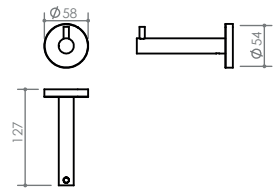

H

I

Delicately fine and stylish, this range offers timeless elegance for the sophisticated bathroom in the finest home. Available in chrome and up-market chrome and pristine white combination.

A TOILET PAPER HOLDER
155x76x58
DMFIN04

B ROBE HOOK
58x52x58
DMFIN08

C DOUBLE ROBE HOOK
76x48x58
DMFIN08D

D TOWEL RING
167x90x188
DMFIN03

E SOAP RACK Small
208x106x58
DMFIN07A

F DOUBLE TOWEL RAIL
808x145x58
DMFIN750D

G SINGLE TOWEL RAIL
808x89x58
DMFIN750S

H HAND TOWEL RAIL
308x89x58
DMFIN04C

I SPARE PAPER HOLDER
58x127x58
DMFIN04A

J TOILET BRUSH SET
164x127x408
DMFIN32

K SHOWER SHELF
373x130x81
DMFIN31

L TOOTHBRUSH
TUMBLER HOLDER
147x120x106
DMFIN33