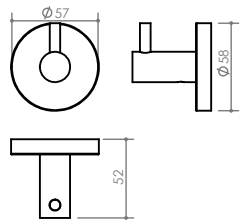

FINESSE

FIXATIONS

Hilti Plugs made of The Highest Quality Polyamide 6 With lifetime guarantee to ensure a strong anchor.

Stainless Steel Self Tapper Screws.

Non corrosive Nickel-plated fixation welded to backplate for maximum strength and stability.

Alternative Fixations are available for Glass & Wood.

A

B

C

D

E

F

G

H

I

Delicately fine and stylish, this range offers timeless elegance for the sophisticated bathroom in the finest home. Available in chrome and up-market chrome and pristine white combination.

A TOILET PAPER HOLDER
155x76x58
DMFIN04

B ROBE HOOK
58x52x58
DMFIN08

C DOUBLE ROBE HOOK
76x48x58
DMFIN08D

D TOWEL RING
167x90x188
DMFIN03

E SOAP RACK Small
208x106x58
DMFIN07A

F DOUBLE TOWEL RAIL
808x145x58
DMFIN750D

G SINGLE TOWEL RAIL
808x89x58
DMFIN750S

H HAND TOWEL RAIL
308x89x58
DMFIN04C

I SPARE PAPER HOLDER
58x127x58
DMFIN04A

J TOILET BRUSH SET
164x127x408
DMFIN32

K SHOWER SHELF
373x130x81
DMFIN31

L TOOTHBRUSH
TUMBLER HOLDER
147x120x106
DMFIN33

J

K

L