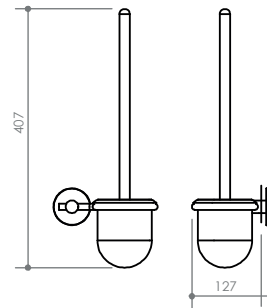

H

I

*Delicately fine and stylish, this range offers timeless elegance for the sophisticated bathroom in the finest home. Available in chrome and up-market chrome and pristine white combination.*

**A** TOILET PAPER HOLDER  
155x76x58  
DMFIN04

**B** ROBE HOOK  
58x52x58  
DMFIN08

**C** DOUBLE ROBE HOOK  
76x48x58  
DMFIN08D

**D** TOWEL RING  
167x90x188  
DMFIN03

**E** SOAP RACK Small  
208x106x58  
DMFIN07A

**F** DOUBLE TOWEL RAIL  
808x145x58  
DMFIN750D

**G** SINGLE TOWEL RAIL  
808x89x58  
DMFIN750S

**H** HAND TOWEL RAIL  
308x89x58  
DMFIN04C

**I** SPARE PAPER HOLDER  
58x127x58  
DMFIN04A

**J** TOILET BRUSH SET  
164x127x408  
DMFIN32

**K** SHOWER SHELF  
373x130x81  
DMFIN31

**L** TOOTHBRUSH  
TUMBLER HOLDER  
147x120x106  
DMFIN33

J

K

L