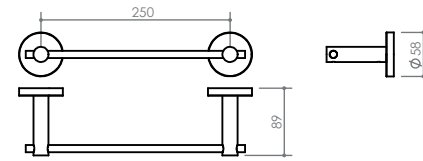

FINESSE

FIXATIONS

Hilti Plugs made of The Highest Quality Polyamide 6 With lifetime guarantee to ensure a strong anchor.

Stainless Steel Self Tapper Screws.

Non corrosive Nickel-plated fixation welded to backplate for maximum strength and stability.

Alternative Fixations are available for Glass & Wood.

A

B

C

D

E

F

G

H

I

Delicately fine and stylish, this range offers timeless elegance for the sophisticated bathroom in the finest home. Available in chrome and up-market chrome and pristine white combination.

A TOILET PAPER HOLDER
155x76x58
DMFIN04

B ROBE HOOK
58x52x58
DMFIN08

C DOUBLE ROBE HOOK
76x48x58
DMFIN08D

D TOWEL RING
167x90x188
DMFIN03

E SOAP RACK Small
208x106x58
DMFIN07A

F DOUBLE TOWEL RAIL
808x145x58
DMFIN750D

G SINGLE TOWEL RAIL
808x89x58
DMFIN750S

H HAND TOWEL RAIL
308x89x58
DMFIN04C

I SPARE PAPER HOLDER
58x127x58
DMFIN04A

J TOILET BRUSH SET
164x127x408
DMFIN32

K SHOWER SHELF
373x130x81
DMFIN31

L TOOTHBRUSH
TUMBLER HOLDER
147x120x106
DMFIN33

J

K

L