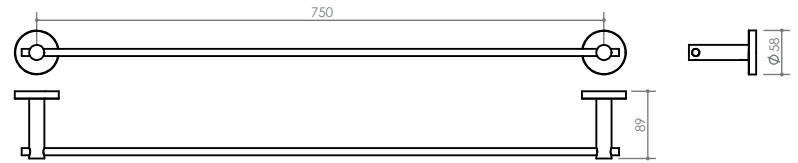

Alternative Fixations are available for Glass & Wood.

A

B

C

D

E

F

G

**B** ROBE HOOK  
58x52x58  
DMFIN08

**C** DOUBLE ROBE HOOK  
76x48x58  
DMFIN08D

**D** TOWEL RING  
167x90x188  
DMFIN03

**E** SOAP RACK Small  
208x106x58  
DMFIN07A

**F** DOUBLE TOWEL RAIL  
808x145x58  
DMFIN750D