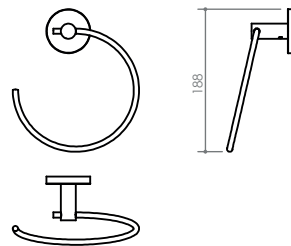

Alternative Fixations are available for Glass & Wood.

A

B

C

D

E

F

G

**B** ROBE HOOK  
58x52x58  
DMFIN08

**C** DOUBLE ROBE HOOK  
76x48x58  
DMFIN08D

**D** TOWEL RING  
167x90x188  
DMFIN03

**E** SOAP RACK Small  
208x106x58  
DMFIN07A

**F** DOUBLE TOWEL RAIL  
808x145x58  
DMFIN750D

**G** SINGLE TOWEL RAIL  
808x89x58  
DMFIN750S

**H** HAND TOWEL RAIL  
308x89x58  
DMFIN04C

**I** SPARE PAPER HOLDER  
58x127x58  
DMFIN04A

**J** TOILET BRUSH SET  
164x127x408  
DMFIN32

**K** SHOWER SHELF  
373x130x81  
DMFIN31

**L** TOOTHBRUSH  
TUMBLER HOLDER  
147x120x106  
DMFIN33

J

K

L