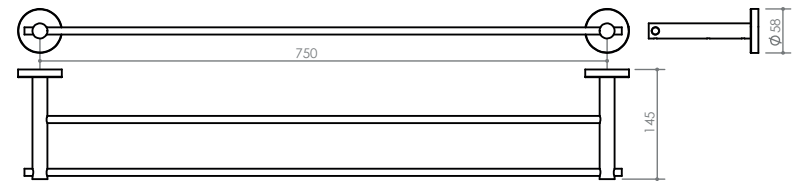

FINESSE

FIXATIONS

Hilti Plugs made of The Highest Quality Polyamide 6 With lifetime guarantee to ensure a strong anchor.

Stainless Steel Self Tapper Screws.

Non corrosive Nickel-plated fixation welded to backplate for maximum strength and stability.

Alternative Fixations are available for Glass & Wood.

A

B

C

D

E

F

G

H

I

Delicately fine and stylish, this range offers timeless elegance for the sophisticated bathroom in the finest home. Available in chrome and up-market chrome and pristine white combination.

A TOILET PAPER HOLDER
155x76x58
DMFIN04

B ROBE HOOK
58x52x58
DMFIN08

C DOUBLE ROBE HOOK
76x48x58
DMFIN08D

D TOWEL RING
167x90x188
DMFIN03

E SOAP RACK Small
208x106x58
DMFIN07A

F DOUBLE TOWEL RAIL
808x145x58
DMFIN750D

G SINGLE TOWEL RAIL
808x89x58
DMFIN750S

H HAND TOWEL RAIL
308x89x58
DMFIN04C

I SPARE PAPER HOLDER
58x127x58
DMFIN04A

J TOILET BRUSH SET
164x127x408
DMFIN32

K SHOWER SHELF
373x130x81
DMFIN31

L TOOTHBRUSH
TUMBLER HOLDER
147x120x106
DMFIN33

J

K

L