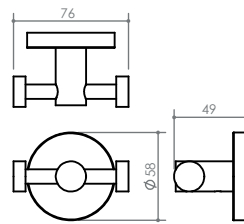

FINESSE

FIXATIONS

Hilti Plugs made of The Highest Quality Polyamide 6 With lifetime guarantee to ensure a strong anchor.

Stainless Steel Self Tapper Screws.

Non corrosive Nickel-plated fixation welded to backplate for maximum strength and stability.

Alternative Fixations are available for Glass & Wood.

A

B

C

D

E

F

G

H

I

Delicately fine and stylish, this range offers timeless elegance for the sophisticated bathroom in the finest home. Available in chrome and up-market chrome and pristine white combination.

A TOILET PAPER HOLDER
155x76x58
DMFIN04

B ROBE HOOK
58x52x58
DMFIN08

C DOUBLE ROBE HOOK
76x48x58
DMFIN08D

D TOWEL RING
167x90x188
DMFIN03

E SOAP RACK Small
208x106x58
DMFIN07A

F DOUBLE TOWEL RAIL
808x145x58
DMFIN750D

G SINGLE TOWEL RAIL
808x89x58
DMFIN750S

H HAND TOWEL RAIL
308x89x58
DMFIN04C

I SPARE PAPER HOLDER
58x127x58
DMFIN04A

J TOILET BRUSH SET
164x127x408
DMFIN32

K SHOWER SHELF
373x130x81
DMFIN31

L TOOTHBRUSH
TUMBLER HOLDER
147x120x106
DMFIN33

J

K

L