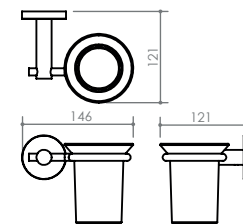

**B** ROBE HOOK  
58x52x58  
DMFIN08

**C** DOUBLE ROBE HOOK  
76x48x58  
DMFIN08D

**D** TOWEL RING  
167x90x188  
DMFIN03

**E** SOAP RACK Small  
208x106x58  
DMFIN07A

**F** DOUBLE TOWEL RAIL  
808x145x58  
DMFIN750D

**G** SINGLE TOWEL RAIL  
808x89x58  
DMFIN750S

**H** HAND TOWEL RAIL  
308x89x58  
DMFIN04C

**I** SPARE PAPER HOLDER  
58x127x58  
DMFIN04A

**J** TOILET BRUSH SET  
164x127x408  
DMFIN32

**K** SHOWER SHELF  
373x130x81  
DMFIN31

**L** TOOTHBRUSH  
TUMBLER HOLDER  
147x120x106  
DMFIN33

J

K

L