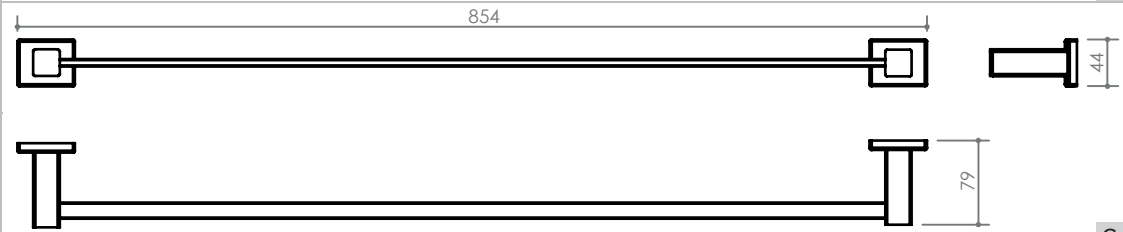

F

G

Bold and contemporary, the geometric styling works perfectly with the modern functionality of stainless steel.