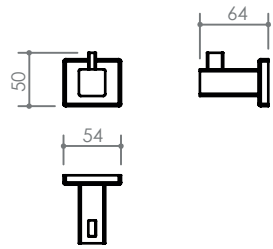

ASTON

FIXATIONS

Hilti Plugs made of The Highest Quality Polyamide 6 With lifetime guarantee to ensure a strong anchor.

Stainless Steel Self Tapper Screws.

Non corrosive Zinc Fixation moulded to allow maximum contact with bracket & wall.

Alternative Fixations are available for Glass & Wood.

A

E

F

G

Bold and contemporary, the geometric styling works perfectly with the modern functionality of stainless steel.

B

C

A TOILET PAPER HOLDER
156 x 79 x 44

G GLASS SHELF
520 x 136 x 44

B ROBE HOOK
54 x 65 x 50

H SOAP RACK Small
204 x 115 x 44

C TOOTHBRUSH TUMBLER HOLDER
69 x 111 x 95

I SOAP RACK Large
394 x 115 x 44

D TOILET BRUSH SET
82 x 86 x 379

J SPARE PAPER HOLDER
54 x 99 x 156

E DOUBLE TOWEL RAIL
854 x 129 x 44

K TOWEL RING
200 x 79 x 179

F SINGLE TOWEL RAIL
854 x 79 x 44

D

H

I

J

K