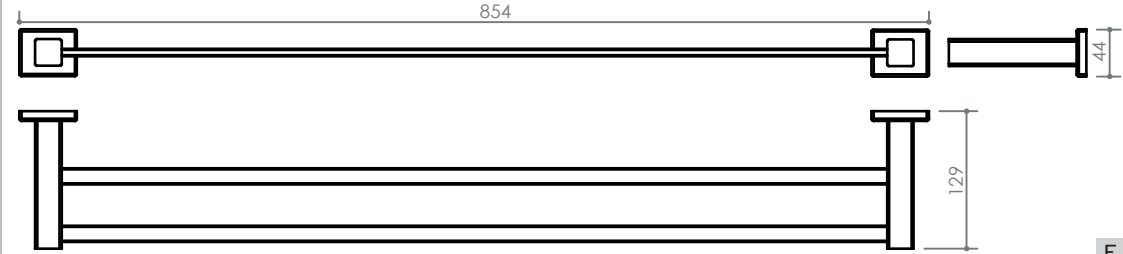

ASTON

FIXATIONS

Hilti Plugs made of The Highest Quality Polyamide 6 With lifetime guarantee to ensure a strong anchor.

Stainless Steel Self Tapper Screws.

Non corrosive Zinc Fixation moulded to allow maximum contact with bracket & wall.

Alternative Fixations are available for Glass & Wood.

A

E

F

G

Bold and contemporary, the geometric styling works perfectly with the modern functionality of stainless steel.

B

C

A TOILET PAPER HOLDER
156 x 79 x 44

G GLASS SHELF
520 x 136 x 44

B ROBE HOOK
54 x 65 x 50

H SOAP RACK Small
204 x 115 x 44

C TOOTHBRUSH TUMBLER HOLDER
69 x 111 x 95

I SOAP RACK Large
394 x 115 x 44

D TOILET BRUSH SET
82 x 86 x 379