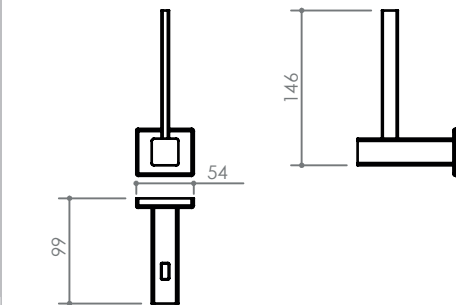

A TOILET PAPER HOLDER
156 x 79 x 44

G GLASS SHELF
520 x 136 x 44

B ROBE HOOK
54 x 65 x 50

H SOAP RACK Small
204 x 115 x 44

C TOOTHBRUSH TUMBLER HOLDER
69 x 111 x 95

I SOAP RACK Large
394 x 115 x 44

D TOILET BRUSH SET
82 x 86 x 379

J SPARE PAPER HOLDER
54 x 99 x 156

E DOUBLE TOWEL RAIL
854 x 129 x 44

K TOWEL RING
200 x 79 x 179

F SINGLE TOWEL RAIL
854 x 79 x 44

D

H

I

J