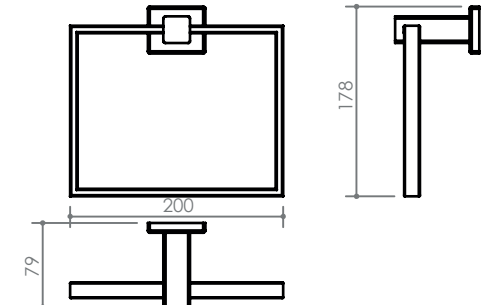

A TOILET PAPER HOLDER
156 x 79 x 44

G GLASS SHELF
520 x 136 x 44

B ROBE HOOK
54 x 65 x 50

H SOAP RACK Small
204 x 115 x 44

C TOOTHBRUSH TUMBLER HOLDER
69 x 111 x 95

I SOAP RACK Large
394 x 115 x 44

D TOILET BRUSH SET
82 x 86 x 379

J SPARE PAPER HOLDER
54 x 99 x 156

E DOUBLE TOWEL RAIL
854 x 129 x 44

K TOWEL RING
200 x 79 x 179

F SINGLE TOWEL RAIL
854 x 79 x 44

D

H

I

J