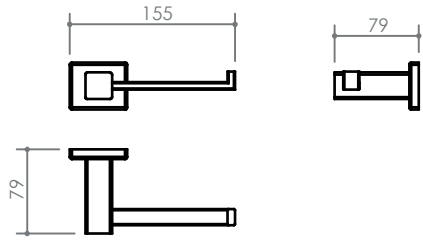

ASTON

FIXATIONS

Hilti Plugs made of The Highest Quality Polyamide 6 With lifetime guarantee to ensure a strong anchor.

Stainless Steel Self Tapper Screws.

Non corrosive Zinc Fixation moulded to allow maximum contact with bracket & wall.

Alternative Fixations are available for Glass & Wood.

A

E

F

G

Bold and contemporary, the geometric styling works perfectly with the modern functionality of stainless steel.

B

C

A TOILET PAPER HOLDER
156 x 79 x 44

G GLASS SHELF
520 x 136 x 44

B ROBE HOOK
54 x 65 x 50

H SOAP RACK Small
204 x 115 x 44

C TOOTHBRUSH TUMBLER HOLDER
69 x 111 x 95

I SOAP RACK Large
394 x 115 x 44

D TOILET BRUSH SET
82 x 86 x 379

J SPARE PAPER HOLDER
54 x 99 x 156

E DOUBLE TOWEL RAIL
854 x 129 x 44

K TOWEL RING
200 x 79 x 179

F SINGLE TOWEL RAIL
854 x 79 x 44

D

H

I

J

K