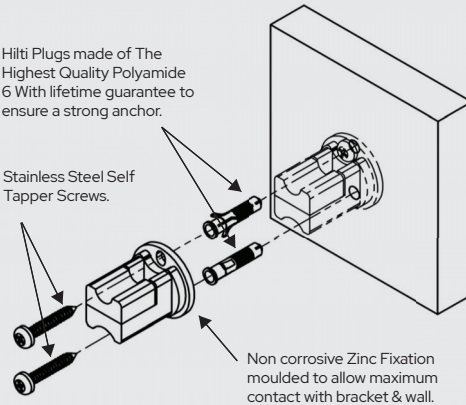

ASTON

FIXATIONS

Hilti Plugs made of The Highest Quality Polyamide 6 With lifetime guarantee to ensure a strong anchor.

Stainless Steel Self Tapper Screws.

Non corrosive Zinc Fixation moulded to allow maximum contact with bracket & wall.