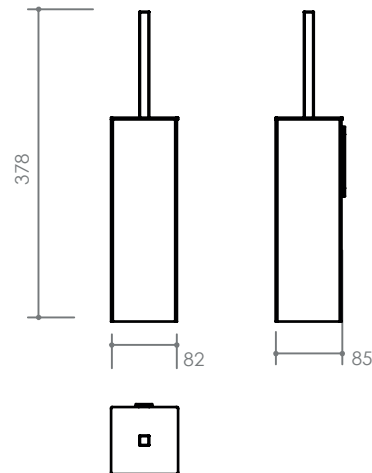

A TOILET PAPER HOLDER
156 x 79 x 44

G GLASS SHELF
520 x 136 x 44

B ROBE HOOK
54 x 65 x 50

H SOAP RACK Small
204 x 115 x 44

C TOOTHBRUSH TUMBLER HOLDER
69 x 111 x 95

I SOAP RACK Large
394 x 115 x 44

D TOILET BRUSH SET
82 x 86 x 379

J SPARE PAPER HOLDER
54 x 99 x 156

E DOUBLE TOWEL RAIL
854 x 129 x 44

K TOWEL RING
200 x 79 x 179

F SINGLE TOWEL RAIL
854 x 79 x 44

D

H

I

J