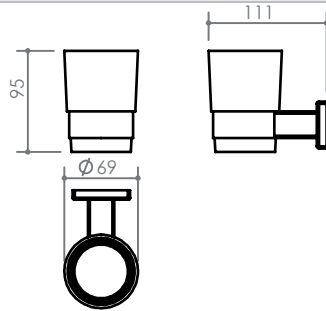

B

C

A TOILET PAPER HOLDER
156 x 79 x 44

G GLASS SHELF
520 x 136 x 44

B ROBE HOOK
54 x 65 x 50

H SOAP RACK Small
204 x 115 x 44

C TOOTHBRUSH TUMBLER HOLDER
69 x 111 x 95

I SOAP RACK Large
394 x 115 x 44

D TOILET BRUSH SET
82 x 86 x 379

J SPARE PAPER HOLDER
54 x 99 x 156

E DOUBLE TOWEL RAIL
854 x 129 x 44

K TOWEL RING
200 x 79 x 179

F SINGLE TOWEL RAIL
854 x 79 x 44