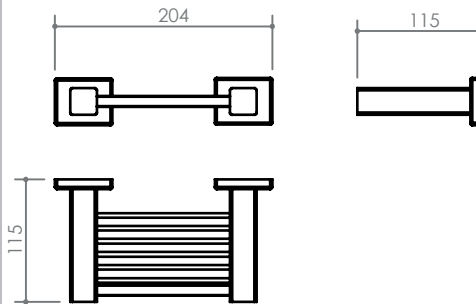

A TOILET PAPER HOLDER
156 x 79 x 44

G GLASS SHELF
520 x 136 x 44

B ROBE HOOK
54 x 65 x 50

H SOAP RACK Small
204 x 115 x 44

C TOOTHBRUSH TUMBLER HOLDER
69 x 111 x 95

I SOAP RACK Large
394 x 115 x 44

D TOILET BRUSH SET
82 x 86 x 379

J SPARE PAPER HOLDER
54 x 99 x 156

E DOUBLE TOWEL RAIL
854 x 129 x 44

K TOWEL RING
200 x 79 x 179

F SINGLE TOWEL RAIL
854 x 79 x 44

D

H

I

J