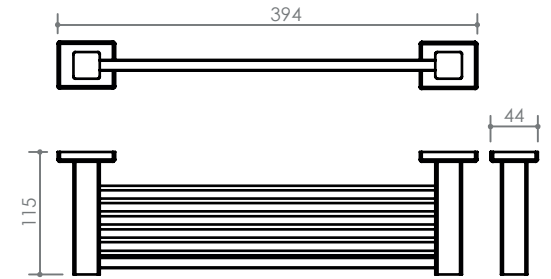

A TOILET PAPER HOLDER
156 x 79 x 44

G GLASS SHELF
520 x 136 x 44

B ROBE HOOK
54 x 65 x 50

H SOAP RACK Small
204 x 115 x 44

C TOOTHBRUSH TUMBLER HOLDER
69 x 111 x 95

I SOAP RACK Large
394 x 115 x 44

D TOILET BRUSH SET
82 x 86 x 379

J SPARE PAPER HOLDER
54 x 99 x 156

E DOUBLE TOWEL RAIL
854 x 129 x 44

K TOWEL RING
200 x 79 x 179

F SINGLE TOWEL RAIL
854 x 79 x 44

D

H

I

J