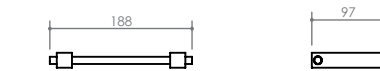

H

A TOILET PAPER HOLDER
185 x 75 x 31
DMAL04

B SPARE PAPER HOLDER
20 x 117 x 39
DMAL04A

C TOWEL RING
157 x 60 x 134
DMAL03

D SOAP RACK Small
188 x 20 x 97
DMAL07A

E SHOWER SHELF
356 x 120 x 60
DMALSS35

F DOUBLE TOWEL RAIL
790 x 145 x 20
DMAL750D

G SINGLE TOWEL RAIL
790 x 85 x 20
DMAL750S

H GLASS SHELF
600 x 120 x 30
DMAL06

I TOILET BRUSH SET
195 x 122 x 403
DMALTBS1

J DOUBLE ROBE HOOK
76 x 44 x 20
DMAL08D

K ROBE HOOK
20 x 35 x 39
DMAL08

L TOOTHBRUSH TUMBLER HOLDER
178 x 116 x 106
DMALTTH1