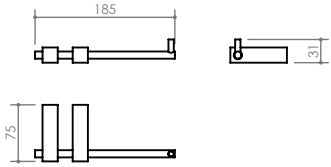

ALPHA

A

FIXATIONS

Hilti Plug made of The Highest Quality Polyamide 6 With lifetime guarantee to ensure a strong anchor.

Stainless Steel Self Tapper Screw.

Strong, reliable, rust-proof Aluminium Fixation.

Alternative Fixations are available for Glass & Wood.

B

C

F

G

H

This modern range uses bold geometric styling which complements the latest minimalistic bathroom designs. Available to meet your specific design requirements in chrome, matt black or pristine white.

H

A TOILET PAPER HOLDER
185 x 75 x 31
DMAL04

B SPARE PAPER HOLDER
20 x 117 x 39
DMAL04A

C TOWEL RING
157 x 60 x 134
DMAL03

D SOAP RACK Small
188 x 20 x 97
DMAL07A

E SHOWER SHELF
356 x 120 x 60
DMALSS35

F DOUBLE TOWEL RAIL
790 x 145 x 20
DMAL750D

G SINGLE TOWEL RAIL
790 x 85 x 20
DMAL750S

H GLASS SHELF
600 x 120 x 30
DMAL06

I TOILET BRUSH SET
195 x 122 x 403
DMALTBS1

J DOUBLE ROBE HOOK
76 x 44 x 20
DMAL08D

K ROBE HOOK
20 x 35 x 39
DMAL08

L TOOTHBRUSH TUMBLER HOLDER
178 x 116 x 106
DMALTTH1

D

E

I

J

L

K