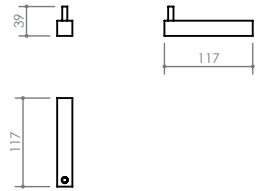

ALPHA

A

FIXATIONS

Hilti Plug made of The Highest Quality Polyamide 6 With lifetime guarantee to ensure a strong anchor.

Stainless Steel Self Tapper Screw.

Strong, reliable, rust-proof Aluminium Fixation.

Alternative Fixations are available for Glass & Wood.

B

C

F

G

H

This modern range uses bold geometric styling which complements the latest minimalistic bathroom designs. Available to meet your specific design requirements in chrome, matt black or pristine white.

H

A TOILET PAPER HOLDER
185 x 75 x 31
DMAL04

B SPARE PAPER HOLDER
20 x 117 x 39
DMAL04A

C TOWEL RING
157 x 60 x 134
DMAL03

D SOAP RACK Small
188 x 20 x 97
DMAL07A

E SHOWER SHELF
356 x 120 x 60
DMALSS35

F DOUBLE TOWEL RAIL
790 x 145 x 20
DMAL750D

G SINGLE TOWEL RAIL
790 x 85 x 20
DMAL750S

H GLASS SHELF
600 x 120 x 30
DMAL06

I TOILET BRUSH SET
195 x 122 x 403
DMALTBS1

J DOUBLE ROBE HOOK
76 x 44 x 20
DMAL08D

K ROBE HOOK
20 x 35 x 39
DMAL08

L TOOTHBRUSH TUMBLER HOLDER
178 x 116 x 106
DMALTTH1

D

E

I

J

L

K