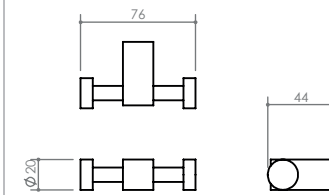

ALPHA

A

FIXATIONS

Hilti Plug made of The Highest Quality Polyamide 6 With lifetime guarantee to ensure a strong anchor.

Stainless Steel Self Tapper Screw.

Strong, reliable, rust-proof Aluminium Fixation.

Alternative Fixations are available for Glass & Wood.

B

C

F

G

H

This modern range uses bold geometric styling which complements the latest minimalistic bathroom designs. Available to meet your specific design requirements in chrome, matt black or pristine white.

H

A TOILET PAPER HOLDER
185 x 75 x 31
DMAL04

B SPARE PAPER HOLDER
20 x 117 x 39
DMAL04A

C TOWEL RING
157 x 60 x 134
DMAL03

D SOAP RACK Small
188 x 20 x 97
DMAL07A

E SHOWER SHELF
356 x 120 x 60
DMALSS35

F DOUBLE TOWEL RAIL
790 x 145 x 20
DMAL750D

G SINGLE TOWEL RAIL
790 x 85 x 20
DMAL750S

H GLASS SHELF
600 x 120 x 30
DMAL06

I TOILET BRUSH SET
195 x 122 x 403
DMALTBS1

J DOUBLE ROBE HOOK
76 x 44 x 20
DMAL08D

K ROBE HOOK
20 x 35 x 39
DMAL08

L TOOTHBRUSH TUMBLER HOLDER
178 x 116 x 106
DMALTTH1

D

E

I

J

L

K