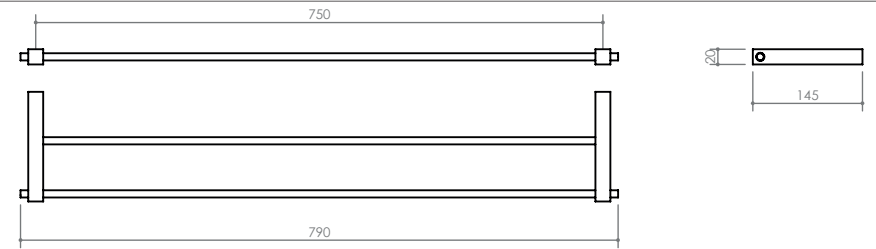

B

C

F

G

H

This modern range uses bold geometric styling which complements the latest minimalistic bathroom designs. Available to meet your specific design requirements in chrome, matt black or pristine white.

H

A TOILET PAPER HOLDER
185 x 75 x 31
DMAL04

B SPARE PAPER HOLDER
20 x 117 x 39
DMAL04A

C TOWEL RING
157 x 60 x 134
DMAL03

D SOAP RACK Small
188 x 20 x 97
DMAL07A

E SHOWER SHELF
356 x 120 x 60
DMALSS35

F DOUBLE TOWEL RAIL
790 x 145 x 20
DMAL750D

G SINGLE TOWEL RAIL
790 x 85 x 20
DMAL750S

H GLASS SHELF
600 x 120 x 30
DMAL06

I TOILET BRUSH SET
195 x 122 x 403
DMALTBS1

J DOUBLE ROBE HOOK
76 x 44 x 20
DMAL08D

K ROBE HOOK
20 x 35 x 39
DMAL08

L TOOTHBRUSH TUMBLER HOLDER
178 x 116 x 106
DMALTTH1