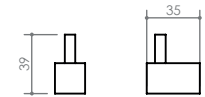

ALPHA

A

FIXATIONS

Hilti Plug made of The Highest Quality Polyamide 6 With lifetime guarantee to ensure a strong anchor.

Stainless Steel Self Tapper Screw.

Strong, reliable, rust-proof Aluminium Fixation.

Alternative Fixations are available for Glass & Wood.

B

C

F

G

H

This modern range uses bold geometric styling which complements the latest minimalistic bathroom designs. Available to meet your specific design requirements in chrome, matt black or pristine white.

H

A TOILET PAPER HOLDER
185 x 75 x 31
DMAL04

B SPARE PAPER HOLDER
20 x 117 x 39
DMAL04A

C TOWEL RING
157 x 60 x 134
DMAL03

D SOAP RACK Small
188 x 20 x 97
DMAL07A

E SHOWER SHELF
356 x 120 x 60
DMALSS35

F DOUBLE TOWEL RAIL
790 x 145 x 20
DMAL750D

G SINGLE TOWEL RAIL
790 x 85 x 20
DMAL750S

H GLASS SHELF
600 x 120 x 30
DMAL06

I TOILET BRUSH SET
195 x 122 x 403
DMALTBS1

J DOUBLE ROBE HOOK
76 x 44 x 20
DMAL08D

K ROBE HOOK
20 x 35 x 39
DMAL08

L TOOTHBRUSH TUMBLER HOLDER
178 x 116 x 106
DMALTTH1

D

E

I

J

L

K