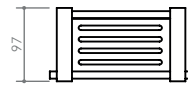

ALPHA

A

FIXATIONS

Hilti Plug made of The Highest Quality Polyamide 6 With lifetime guarantee to ensure a strong anchor.

Stainless Steel Self Tapper Screw.

Strong, reliable, rust-proof Aluminium Fixation.

Alternative Fixations are available for Glass & Wood.

B

C

F

G

H

This modern range uses bold geometric styling which complements the latest minimalistic bathroom designs. Available to meet your specific design requirements in chrome, matt black or pristine white.

H

A TOILET PAPER HOLDER
185 x 75 x 31
DMAL04

B SPARE PAPER HOLDER
20 x 117 x 39
DMAL04A

C TOWEL RING
157 x 60 x 134
DMAL03

D SOAP RACK Small
188 x 20 x 97
DMAL07A

E SHOWER SHELF
356 x 120 x 60
DMALSS35

F DOUBLE TOWEL RAIL
790 x 145 x 20
DMAL750D

G SINGLE TOWEL RAIL
790 x 85 x 20
DMAL750S

H GLASS SHELF
600 x 120 x 30
DMAL06

I TOILET BRUSH SET
195 x 122 x 403
DMALTBS1

J DOUBLE ROBE HOOK
76 x 44 x 20
DMAL08D

K ROBE HOOK
20 x 35 x 39
DMAL08

L TOOTHBRUSH TUMBLER HOLDER
178 x 116 x 106
DMALTTH1

D

E

I

J

L

K