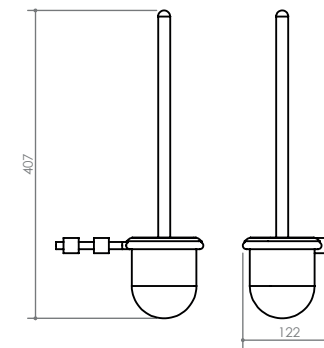

H

This modern range uses bold geometric styling which complements the latest minimalistic bathroom designs. Available to meet your specific design requirements in chrome, matt black or pristine white.

H

A TOILET PAPER HOLDER
185 x 75 x 31
DMAL04

B SPARE PAPER HOLDER
20 x 117 x 39
DMAL04A

C TOWEL RING
157 x 60 x 134
DMAL03

D SOAP RACK Small
188 x 20 x 97
DMAL07A

E SHOWER SHELF
356 x 120 x 60
DMALSS35

F DOUBLE TOWEL RAIL
790 x 145 x 20
DMAL750D

G SINGLE TOWEL RAIL
790 x 85 x 20
DMAL750S

H GLASS SHELF
600 x 120 x 30
DMAL06

I TOILET BRUSH SET
195 x 122 x 403
DMALTBS1

J DOUBLE ROBE HOOK
76 x 44 x 20
DMAL08D

K ROBE HOOK
20 x 35 x 39
DMAL08

L TOOTHBRUSH TUMBLER HOLDER
178 x 116 x 106
DMALTTH1

D

E

I