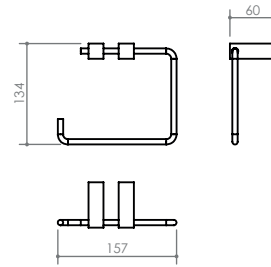

ALPHA

A

FIXATIONS

Hilti Plug made of The Highest Quality Polyamide 6 With lifetime guarantee to ensure a strong anchor.

Stainless Steel Self Tapper Screw.

Strong, reliable, rust-proof Aluminium Fixation.

Alternative Fixations are available for Glass & Wood.

B

C

F

G

H

This modern range uses bold geometric styling which complements the latest minimalistic bathroom designs. Available to meet your specific design requirements in chrome, matt black or pristine white.

H

A TOILET PAPER HOLDER
185 x 75 x 31
DMAL04

B SPARE PAPER HOLDER
20 x 117 x 39
DMAL04A

C TOWEL RING
157 x 60 x 134
DMAL03

D SOAP RACK Small
188 x 20 x 97
DMAL07A

E SHOWER SHELF
356 x 120 x 60
DMALSS35

F DOUBLE TOWEL RAIL
790 x 145 x 20
DMAL750D

G SINGLE TOWEL RAIL
790 x 85 x 20
DMAL750S

H GLASS SHELF
600 x 120 x 30
DMAL06

I TOILET BRUSH SET
195 x 122 x 403
DMALTBS1

J DOUBLE ROBE HOOK
76 x 44 x 20
DMAL08D

K ROBE HOOK
20 x 35 x 39
DMAL08

L TOOTHBRUSH TUMBLER HOLDER
178 x 116 x 106
DMALTTH1

D

E

I

J

L

K