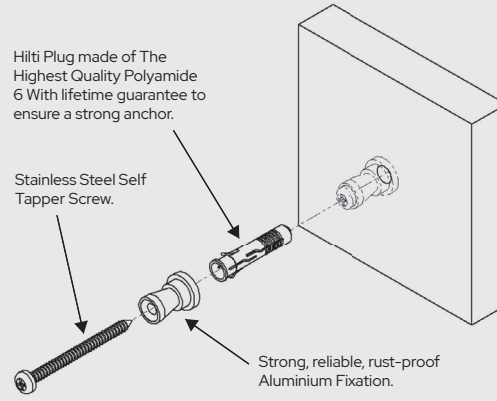

ALPHA

A

FIXATIONS

Hilti Plug made of The Highest Quality Polyamide 6 With lifetime guarantee to ensure a strong anchor.

Stainless Steel Self Tapper Screw.

Strong, reliable, rust-proof Aluminium Fixation.

Alternative Fixations are available for Glass & Wood.