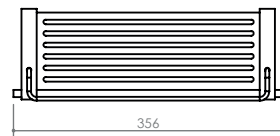

ALPHA

A

FIXATIONS

Hilti Plug made of The Highest Quality Polyamide 6 With lifetime guarantee to ensure a strong anchor.

Stainless Steel Self Tapper Screw.

Strong, reliable, rust-proof Aluminium Fixation.

Alternative Fixations are available for Glass & Wood.

B

C

F

G

H

This modern range uses bold geometric styling which complements the latest minimalistic bathroom designs. Available to meet your specific design requirements in chrome, matt black or pristine white.

H

A TOILET PAPER HOLDER
185 x 75 x 31
DMAL04

B SPARE PAPER HOLDER
20 x 117 x 39
DMAL04A

C TOWEL RING
157 x 60 x 134
DMAL03

D SOAP RACK Small
188 x 20 x 97
DMAL07A

E SHOWER SHELF
356 x 120 x 60
DMALSS35

F DOUBLE TOWEL RAIL
790 x 145 x 20
DMAL750D

G SINGLE TOWEL RAIL
790 x 85 x 20
DMAL750S

H GLASS SHELF
600 x 120 x 30
DMAL06

I TOILET BRUSH SET
195 x 122 x 403
DMALTBS1

J DOUBLE ROBE HOOK
76 x 44 x 20
DMAL08D

K ROBE HOOK
20 x 35 x 39
DMAL08

L TOOTHBRUSH TUMBLER HOLDER
178 x 116 x 106
DMALTTH1

D

E

I

J

L

K