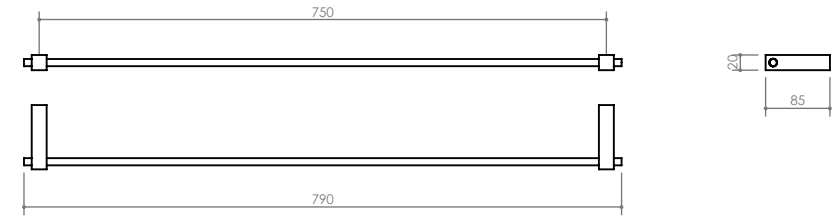

B

C

F

G

H

This modern range uses bold geometric styling which complements the latest minimalistic bathroom designs. Available to meet your specific design requirements in chrome, matt black or pristine white.

H

A TOILET PAPER HOLDER
185 x 75 x 31
DMAL04

B SPARE PAPER HOLDER
20 x 117 x 39
DMAL04A

C TOWEL RING
157 x 60 x 134
DMAL03

D SOAP RACK Small
188 x 20 x 97
DMAL07A

E SHOWER SHELF
356 x 120 x 60
DMALSS35

F DOUBLE TOWEL RAIL
790 x 145 x 20
DMAL750D

G SINGLE TOWEL RAIL
790 x 85 x 20
DMAL750S

H GLASS SHELF
600 x 120 x 30
DMAL06

I TOILET BRUSH SET
195 x 122 x 403
DMALTBS1

J DOUBLE ROBE HOOK
76 x 44 x 20
DMAL08D

K ROBE HOOK
20 x 35 x 39
DMAL08

L TOOTHBRUSH TUMBLER HOLDER
178 x 116 x 106
DMALTTH1