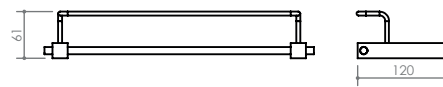

ALPHA

A

FIXATIONS

Hilti Plug made of The Highest Quality Polyamide 6 With lifetime guarantee to ensure a strong anchor.

Stainless Steel Self Tapper Screw.

Strong, reliable, rust-proof Aluminium Fixation.

Alternative Fixations are available for Glass & Wood.

B

C

F

G

H

This modern range uses bold geometric styling which complements the latest minimalistic bathroom designs. Available to meet your specific design requirements in chrome, matt black or pristine white.

H

A TOILET PAPER HOLDER
185 x 75 x 31
DMAL04

B SPARE PAPER HOLDER
20 x 117 x 39
DMAL04A

C TOWEL RING
157 x 60 x 134
DMAL03

D SOAP RACK Small
188 x 20 x 97
DMAL07A

E SHOWER SHELF
356 x 120 x 60
DMALSS35

F DOUBLE TOWEL RAIL
790 x 145 x 20
DMAL750D

G SINGLE TOWEL RAIL
790 x 85 x 20
DMAL750S

H GLASS SHELF
600 x 120 x 30
DMAL06

I TOILET BRUSH SET
195 x 122 x 403
DMALTBS1

J DOUBLE ROBE HOOK
76 x 44 x 20
DMAL08D

K ROBE HOOK
20 x 35 x 39
DMAL08

L TOOTHBRUSH TUMBLER HOLDER
178 x 116 x 106
DMALTTH1

D

E

I

J

L

K